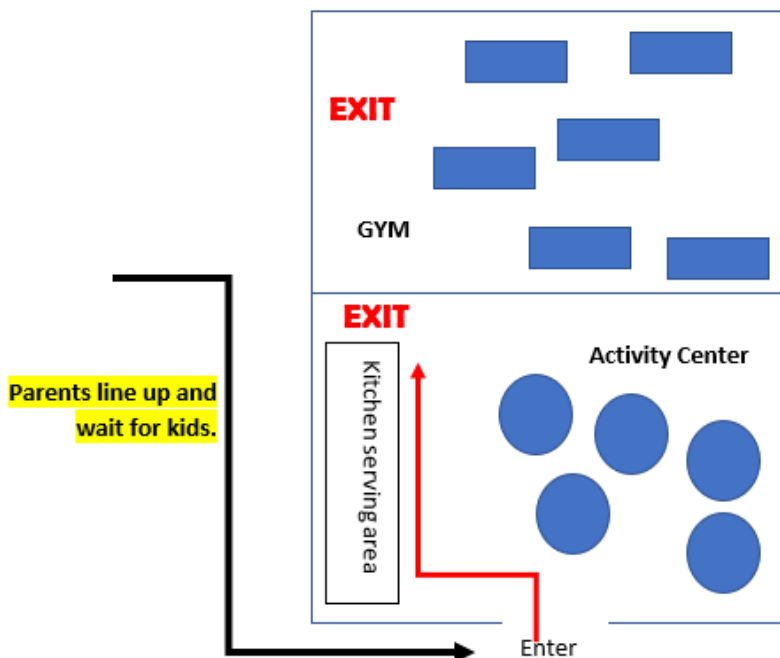

## Chapel Offerings

Our chapel offerings for this month will go to WEAC's Thanksgiving efforts

REDEEMER LUTHERAN SCHOOL INVITES YOU TO

# *A Thanksgiving Feast*

We are so excited to bring back our traditional Thanksgiving Feast this year. Due to COVID precautions, we will stagger arrival times, dine in two separate locations, and limit one guest per child. Join us as we give thanks for all the amazing things God has done for us. There will be no charge for this feast.

## November 19th

10:30-11:10	2nd & 3rd	Gym
10:50-11:30	4th & 5th	Activity Hall
11:10-11:50	K5 & 1st	Gym
11:30-12:10	VPK	Activity Hall
11:50-12:30	7th & 8th	Gym
12:10-12:50	6th	Activity Hall

**One guest per  
child.**