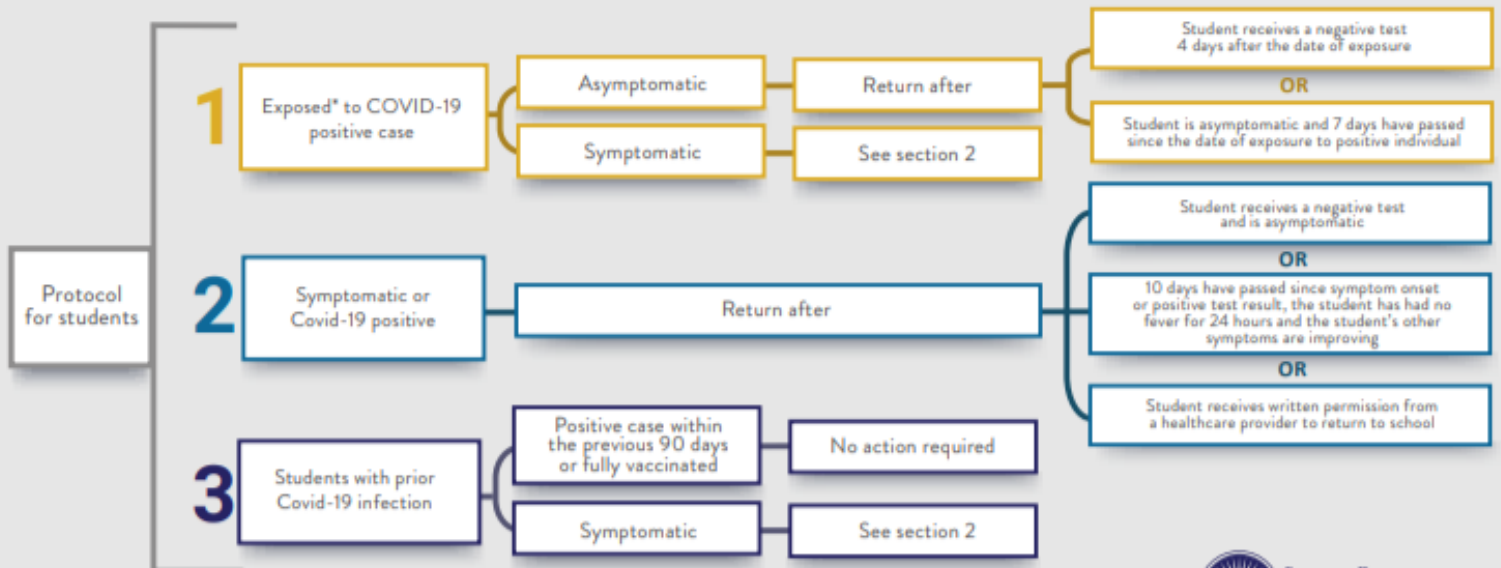

List by Month Multi-Week Month

To Subscribe:

Subscribe

SEPTEMBER 2021

1	Kona Ice
3	Early Release
6	Labor Day Holiday
8	No Chapel

Car Line

You **MUST** turn **RIGHT** when exiting the parking lot from car line. This is a safety issue and will be strictly enforced.

Chapel Offerings

COVID-19

These are the guidelines RLS is following this year.

2021-22 SCHOOL YEAR

PROTOCOLS FOR CONTROLLING COVID-19

COVID-19 SYMPTOMATIC DECISION TREE

*Per CDC, exposure is close contact of 6 feet or less for 15 minutes or more. Contact at greater than 6 feet or for less than 15 minutes is generally not sufficient to transmit the virus.